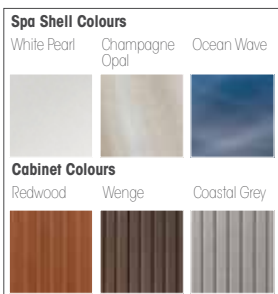

Limelight® Collection

PULSE DL

Seating Capacity	5 adults
Dimensions (cm)	226 x 226 x 97 H
Water Capacity	1,438 liters
Weight	449 kg dry, 2,282 kg filled*
Stainless Steel Jets Total 50	6 Combination XL jets 6 Combination jets 38 Direct jets
Moonlight™ Entertainment	Integrated MP3 Wireless Audio Wireless TV
Tranquility Mode	Raio™ LED Lighting System with 32 lights and Backlit Vidro™ Waterfall
Jet Pump 1	Wavemaster™ 9000; 2,5 HP continuous duty, 5,2 HP breakdown torque
Jet Pump 2	Wavemaster™ 9200; 2,5 HP continuous duty, 5,2 HP breakdown torque
Filtration	6 m² Filtration Area, Top Loading
Electrical	230V - 50 Hz; 20A Other Configurations**
Light	Strategically placed multi-colour points of light accent the shell design of all Limelight Collection models
Heater	Titanium No-Fault™ 1500W/230V
Circulation Pump	24 hour Silent Flo™ 5000 pump
Vinyl Cover	Deluxe, UL (Underwriter's Laboratory) and ASTM (American Society for Testing and Materials) classified
Ozonator	FreshWater™ III optional on all Limelight Collection spas
Electrical Safety	Certified by TÜV